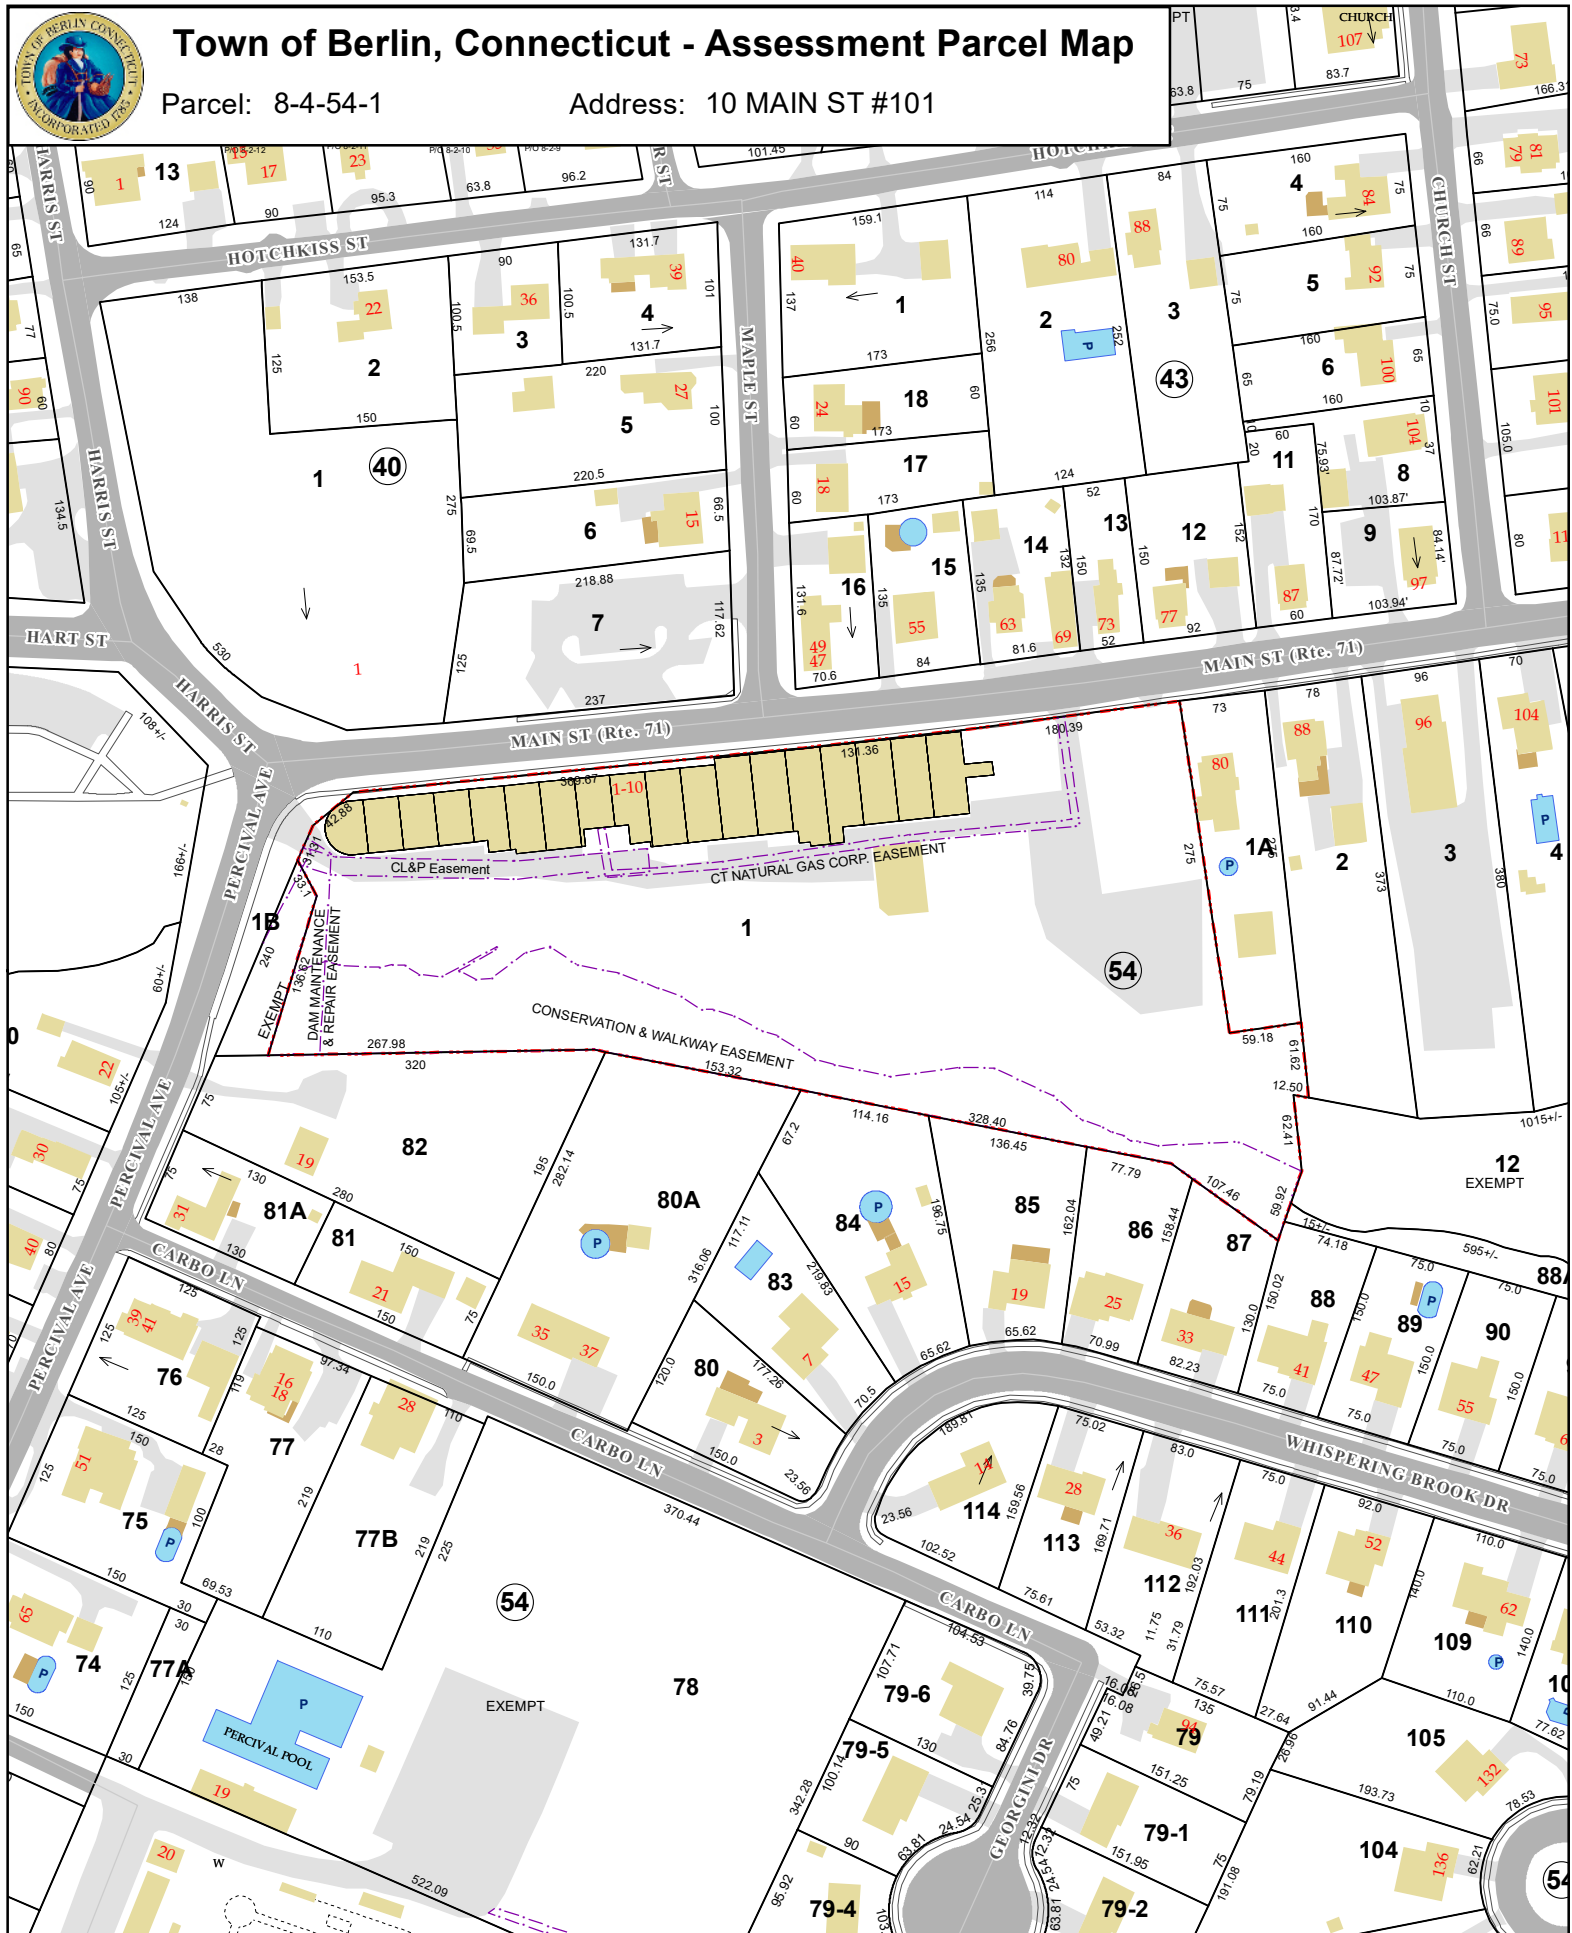

# Town of Berlin, Connecticut - Assessment Parcel Map

Parcel: 8-4-54-1

Address: 10 MAIN ST #101

**NE GEO**  
 New England GeoSystems  
 www.nego.com  
 420 East Main Street - Bldg 3 Suite 18  
 Branford, CT 06405 • (203) 404-7129

Map Produced: November 2022

Disclaimer: This map is for informational purposes only All information is subject to verification by any user. The Town of Berlin and its mapping contractors assume no legal responsibility for the information contained herein.