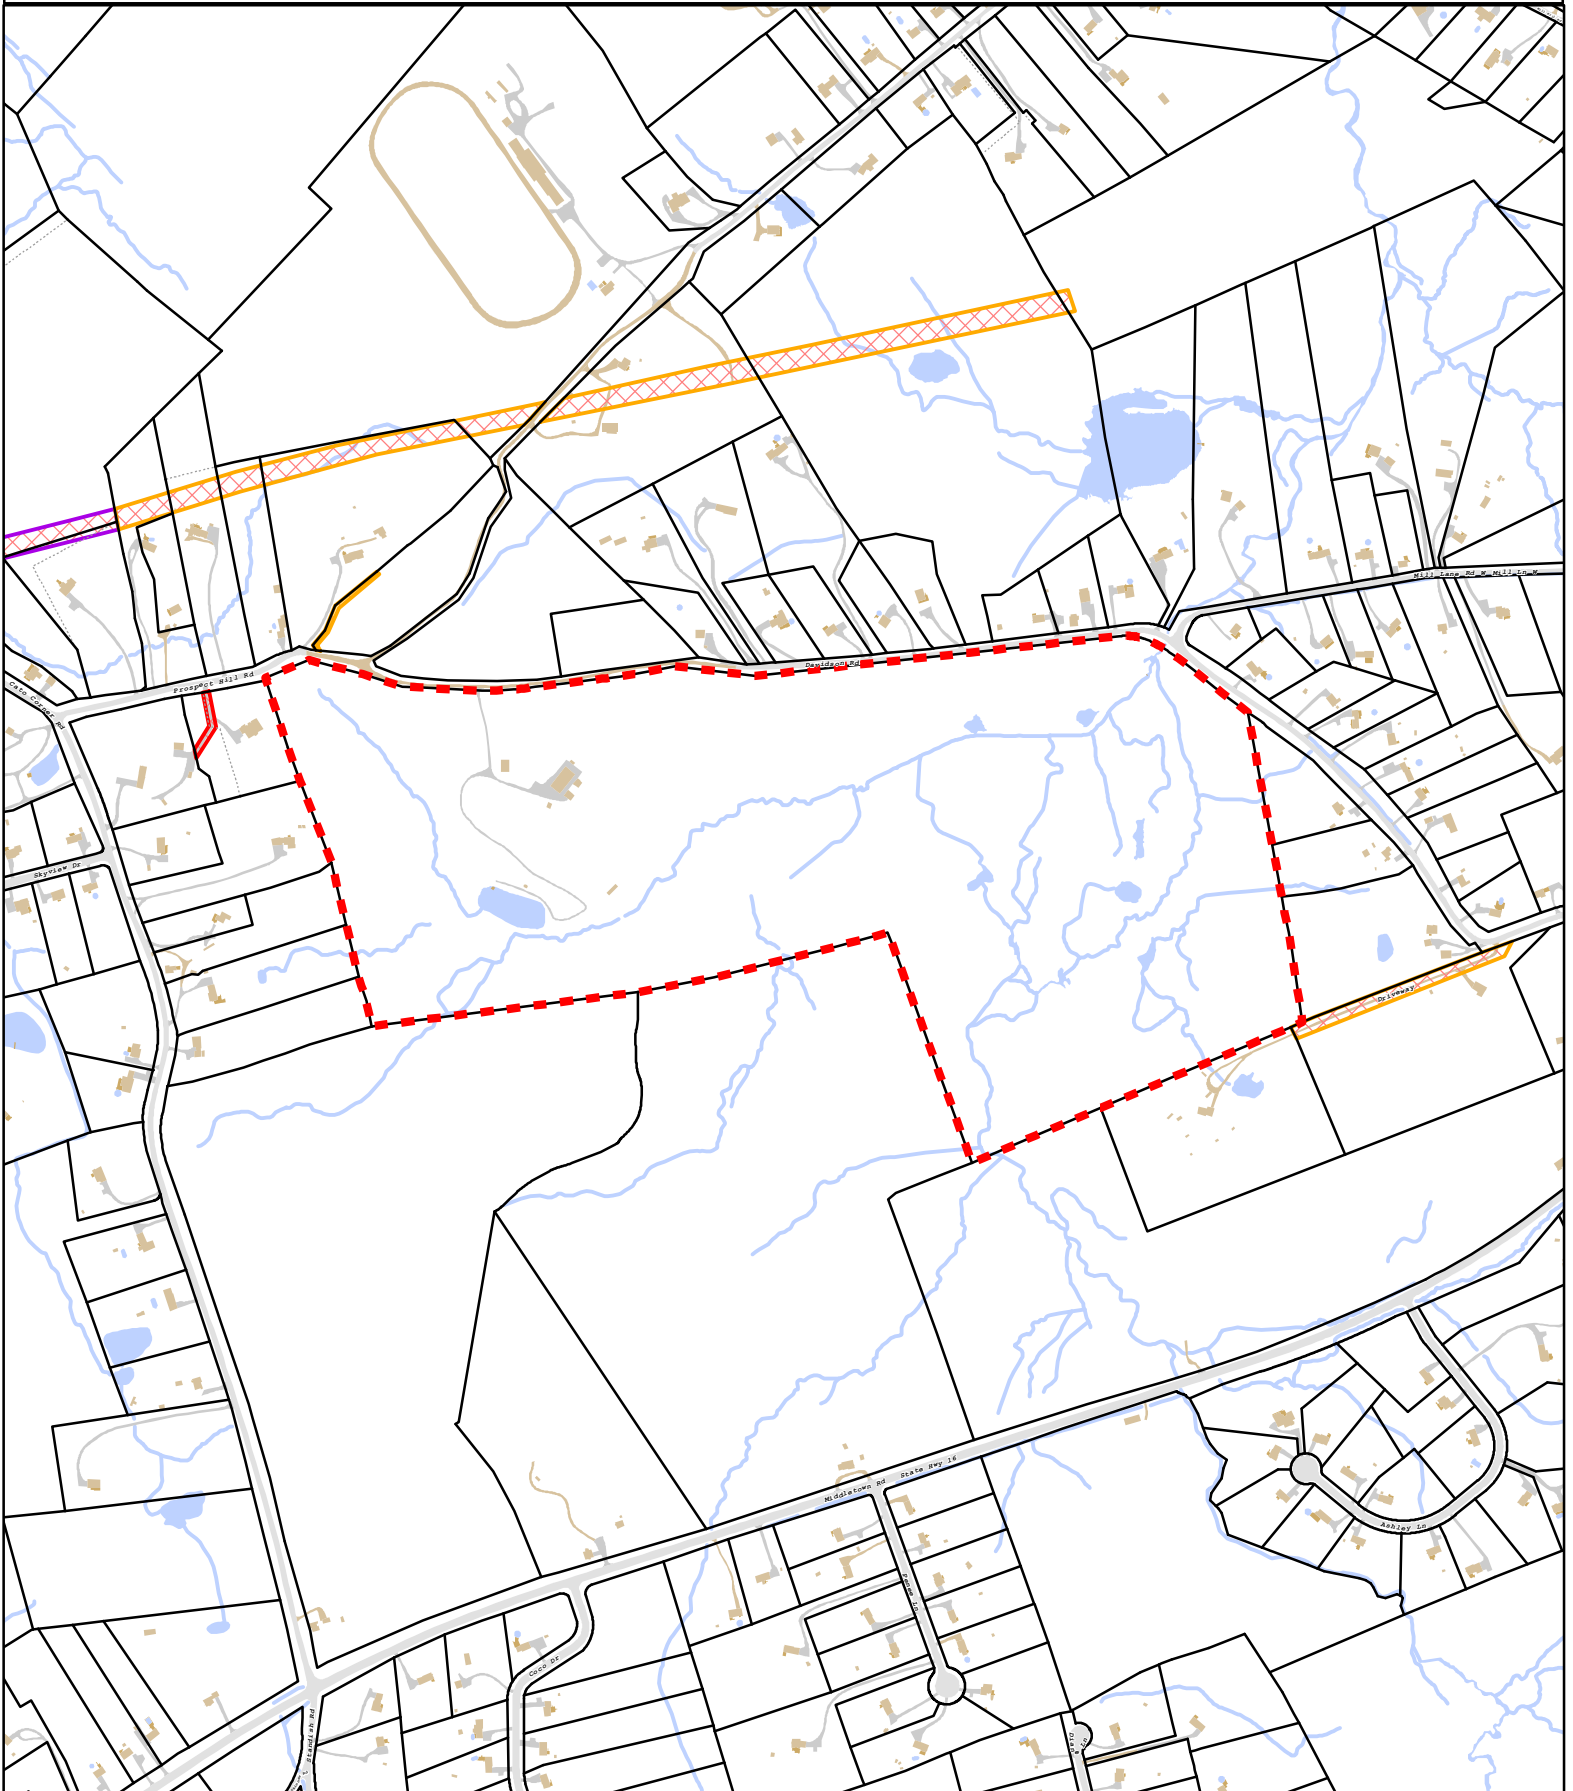

Town of Colchester, Connecticut - Assessment Parcel Map

Parcel: 4W-07-017-000

Address: 147 DAVIDSON RD

Approximate Scale: 1 inch = 750 feet

Map Produced: June 2024 / Grand List: 2023

Disclaimer: This map is for informational purposes only. All information is subject to verification by any user. The Town of Colchester and its mapping contractors assume no legal responsibility for the information contained herein.