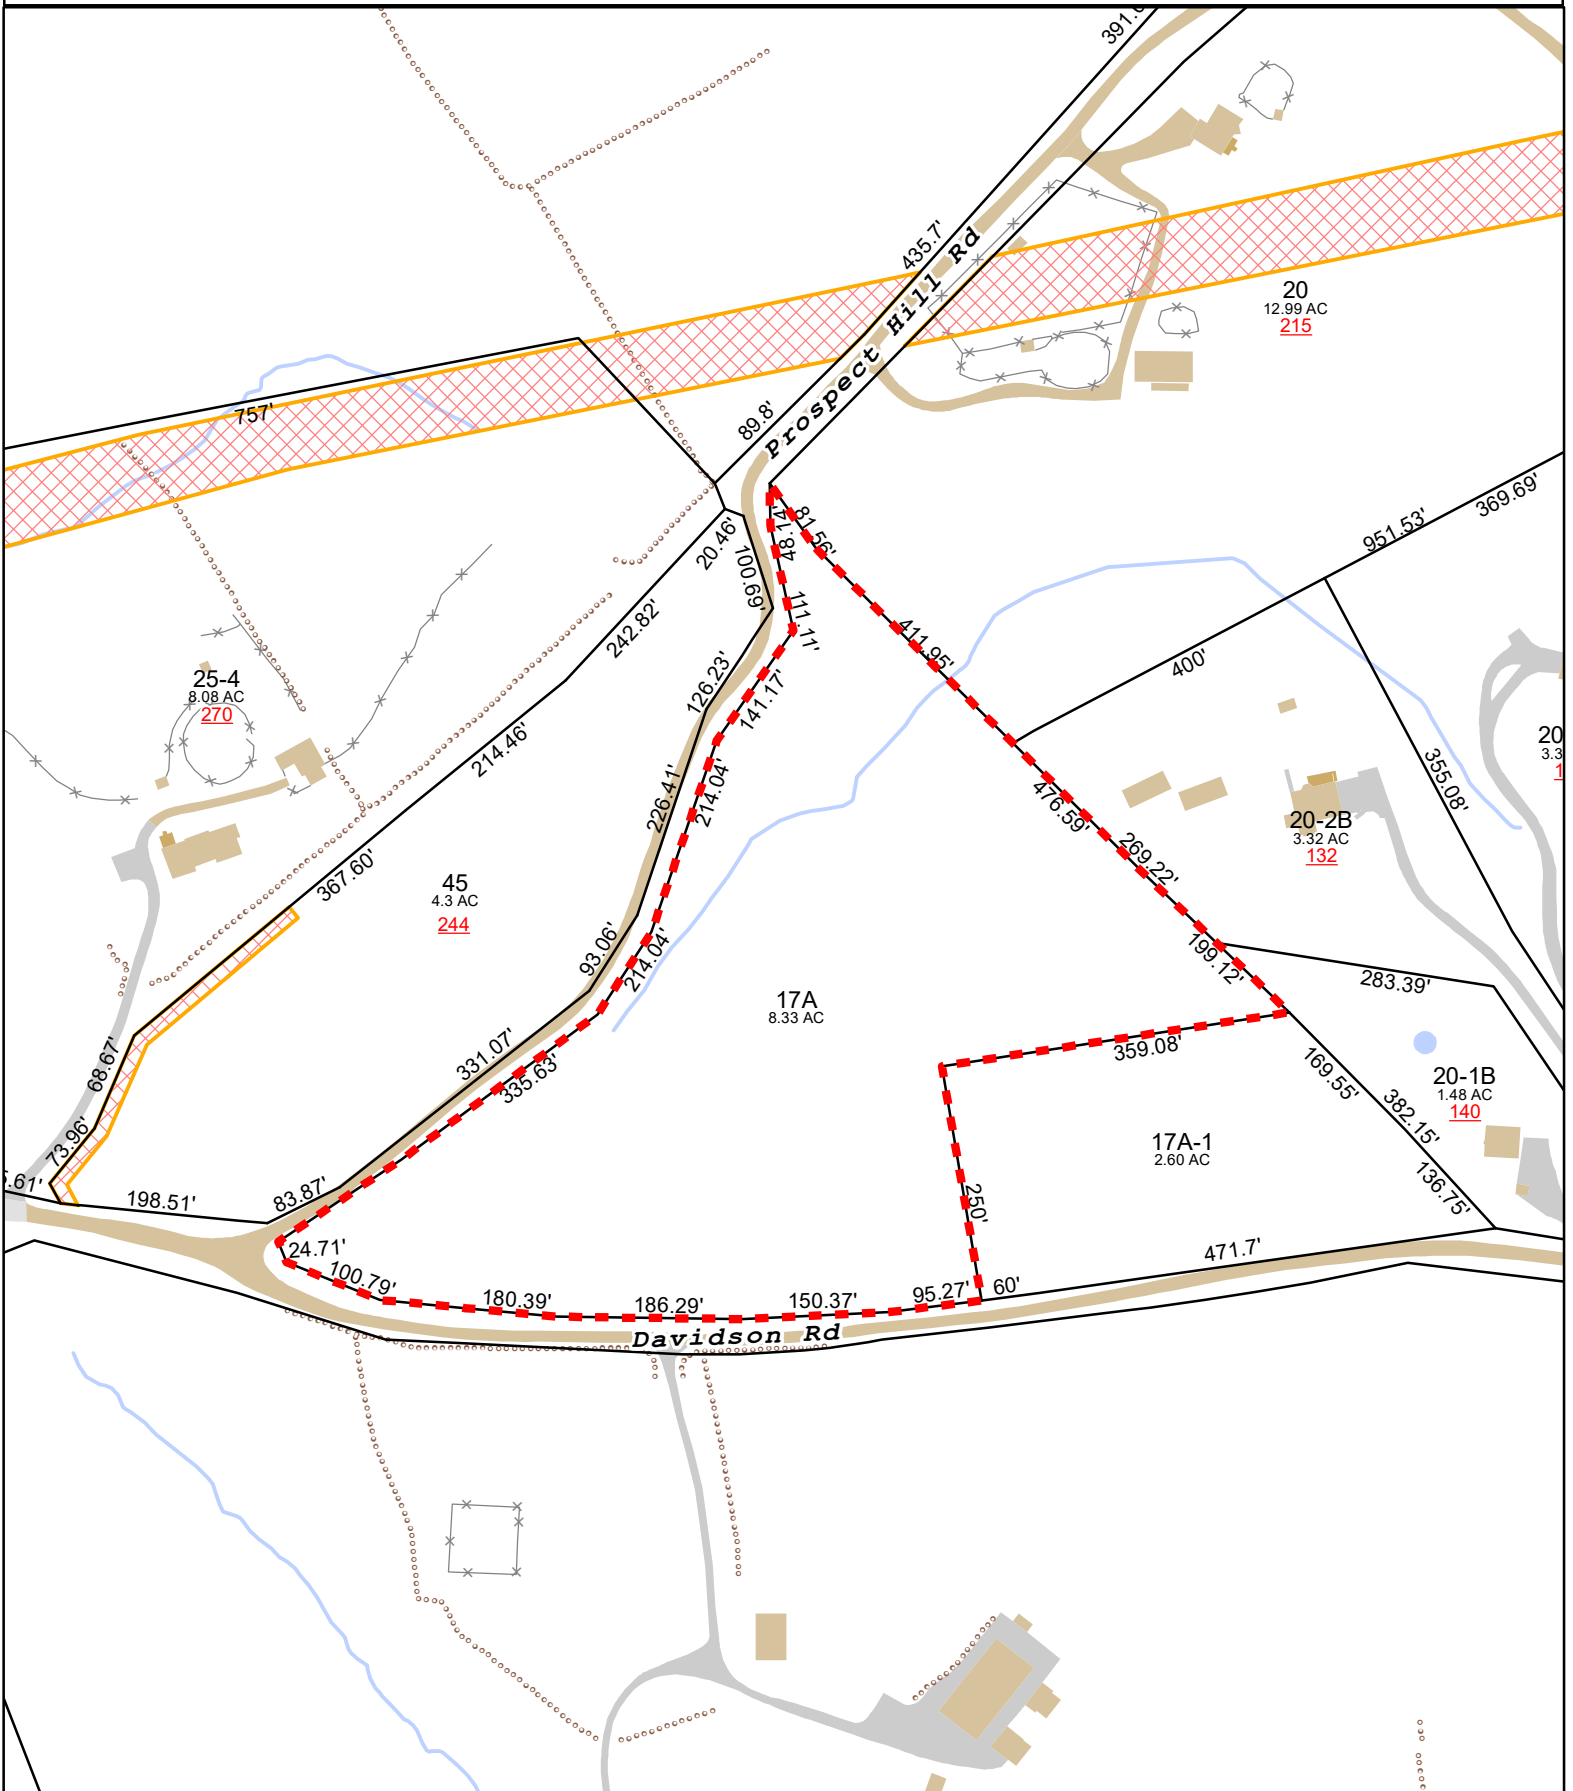

Town of Colchester, Connecticut - Assessment Parcel Map

Parcel: 4W-07-17A-000

Address: DAVIDSON RD

Approximate Scale: 1 inch = 200 feet

Map Produced: June 2024 / Grand List: 2023

Disclaimer: This map is for informational purposes only. All information is subject to verification by any user. The Town of Colchester and its mapping contractors assume no legal responsibility for the information contained herein.