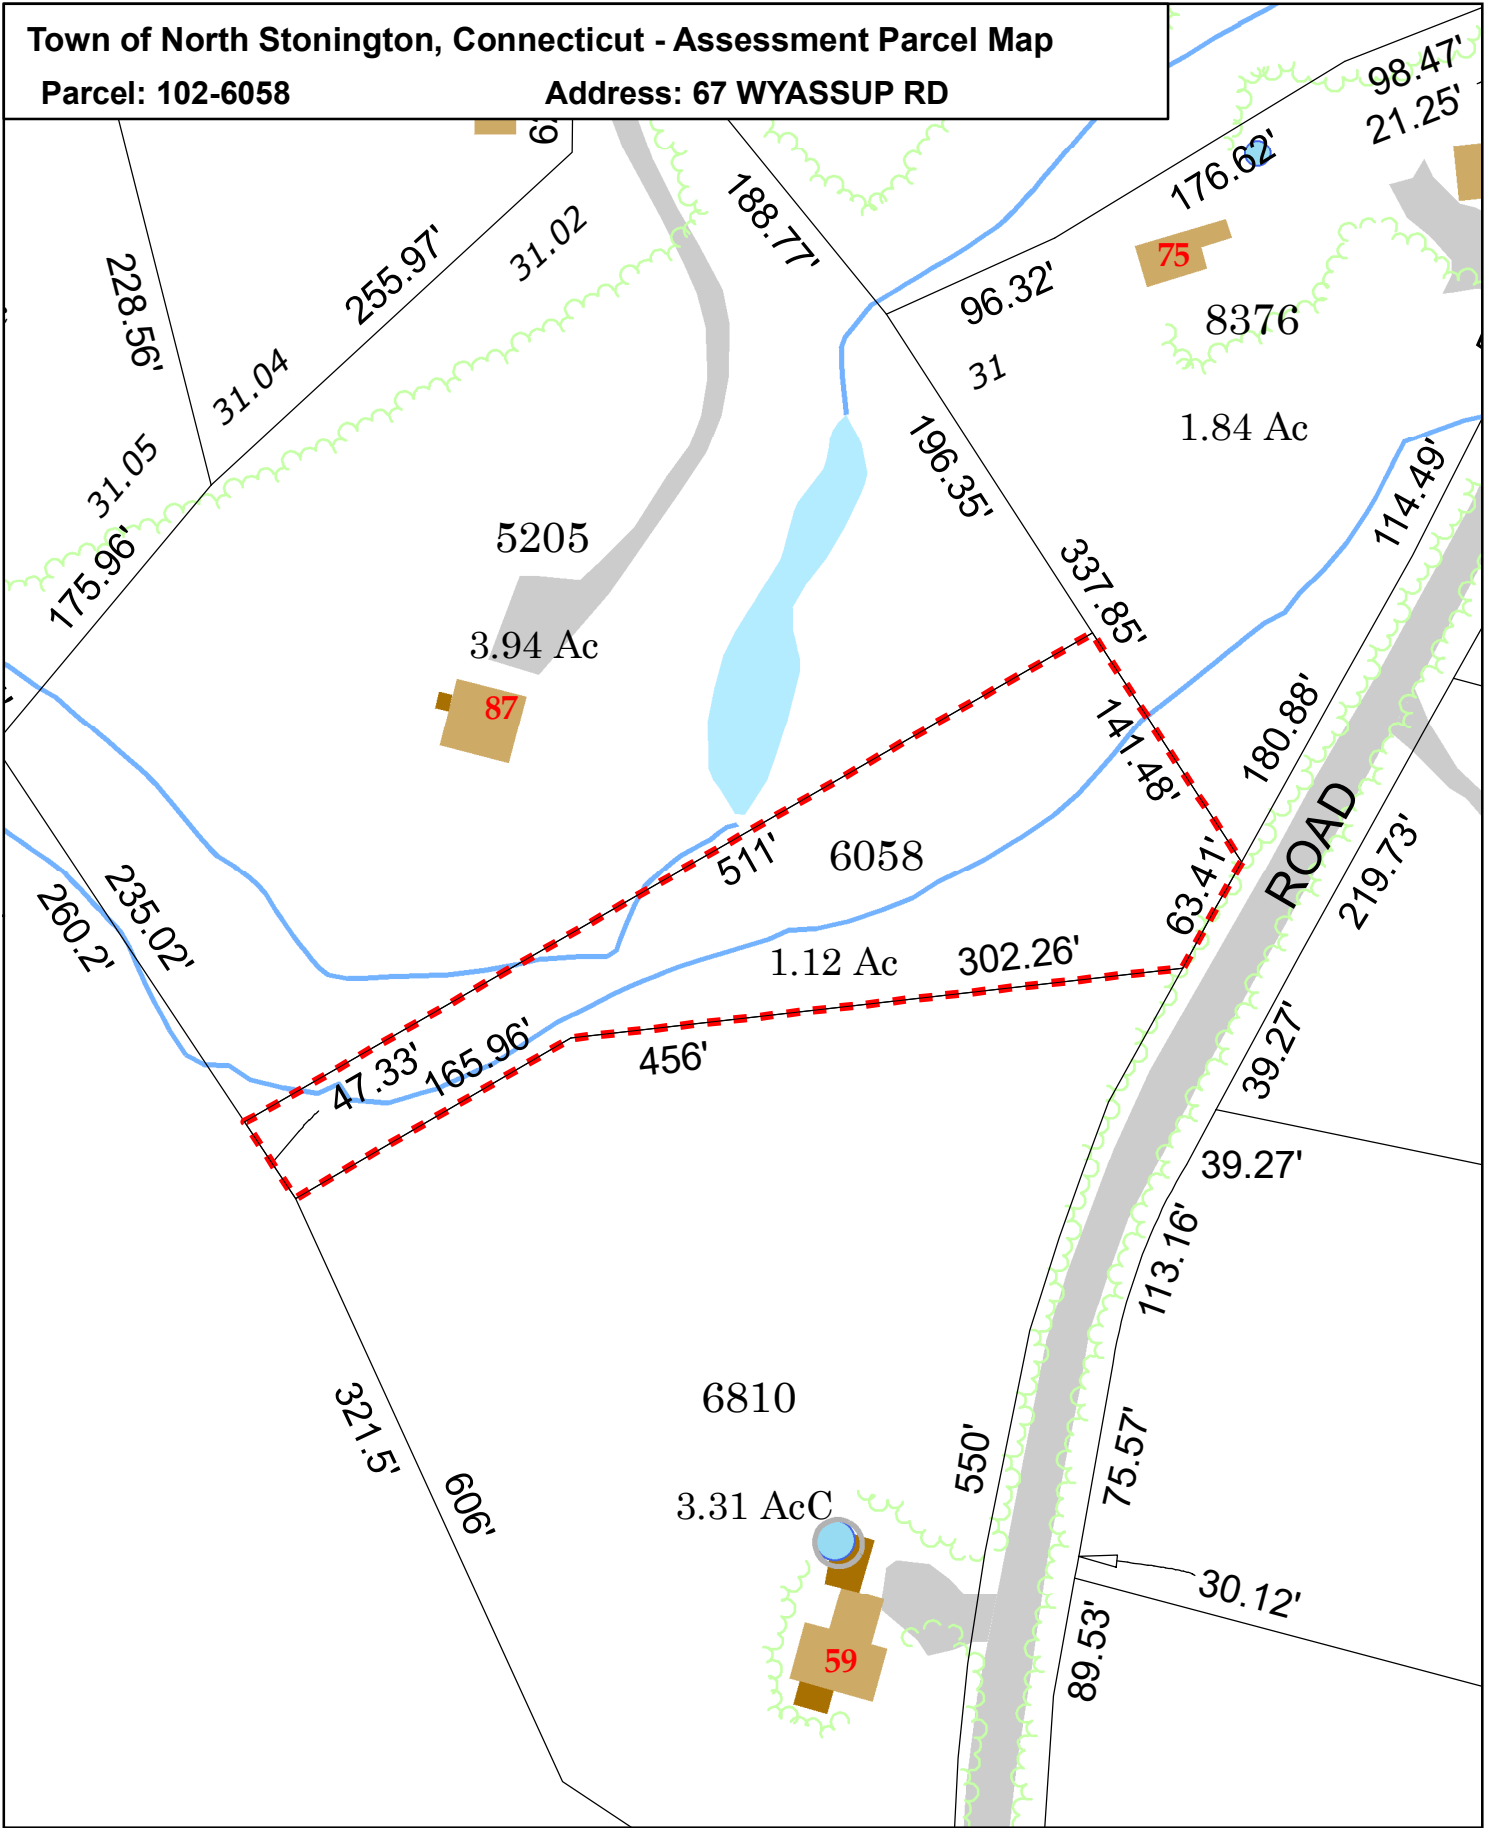

Town of North Stonington, Connecticut - Assessment Parcel Map

Parcel: 102-6058

Address: 67 WYASSUP RD

Approximate Scale: 1:1,200

Map Produced
June 2022

Disclaimer: This map is for informational purposes only.
All information is subject to verification by any user.
The Town of North Stonington and its mapping contractors assume
no legal responsibility for the information contained herein.