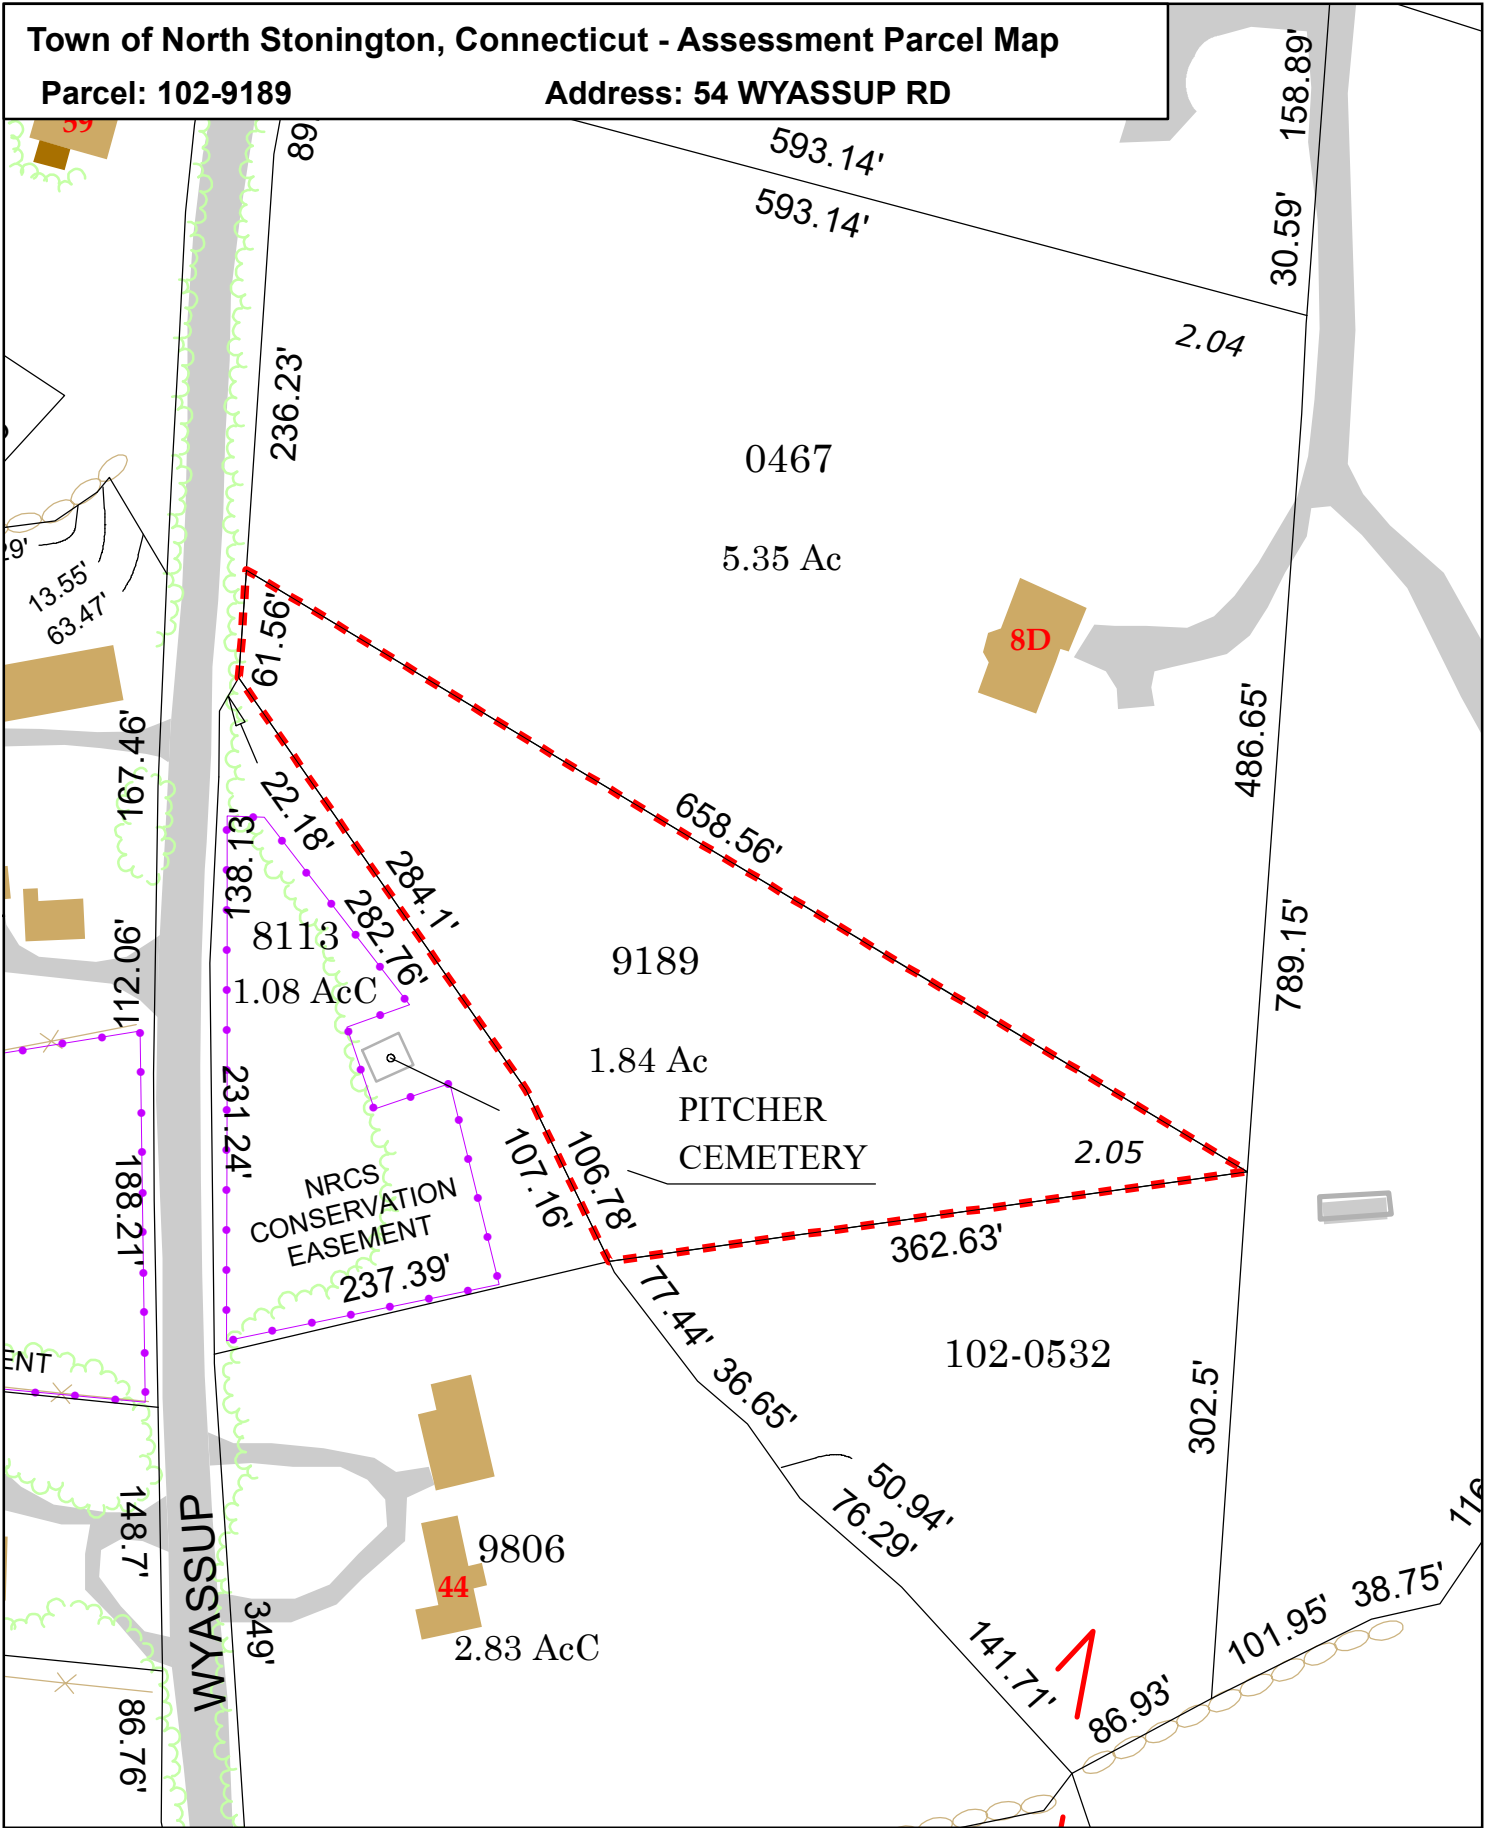

Town of North Stonington, Connecticut - Assessment Parcel Map

Parcel: 102-9189

Address: 54 WYASSUP RD

Approximate Scale: 1:1,300

Map Produced February 2024

Disclaimer: This map is for informational purposes only. All information is subject to verification by any user. The Town of North Stonington and its mapping contractors assume no legal responsibility for the information contained herein.