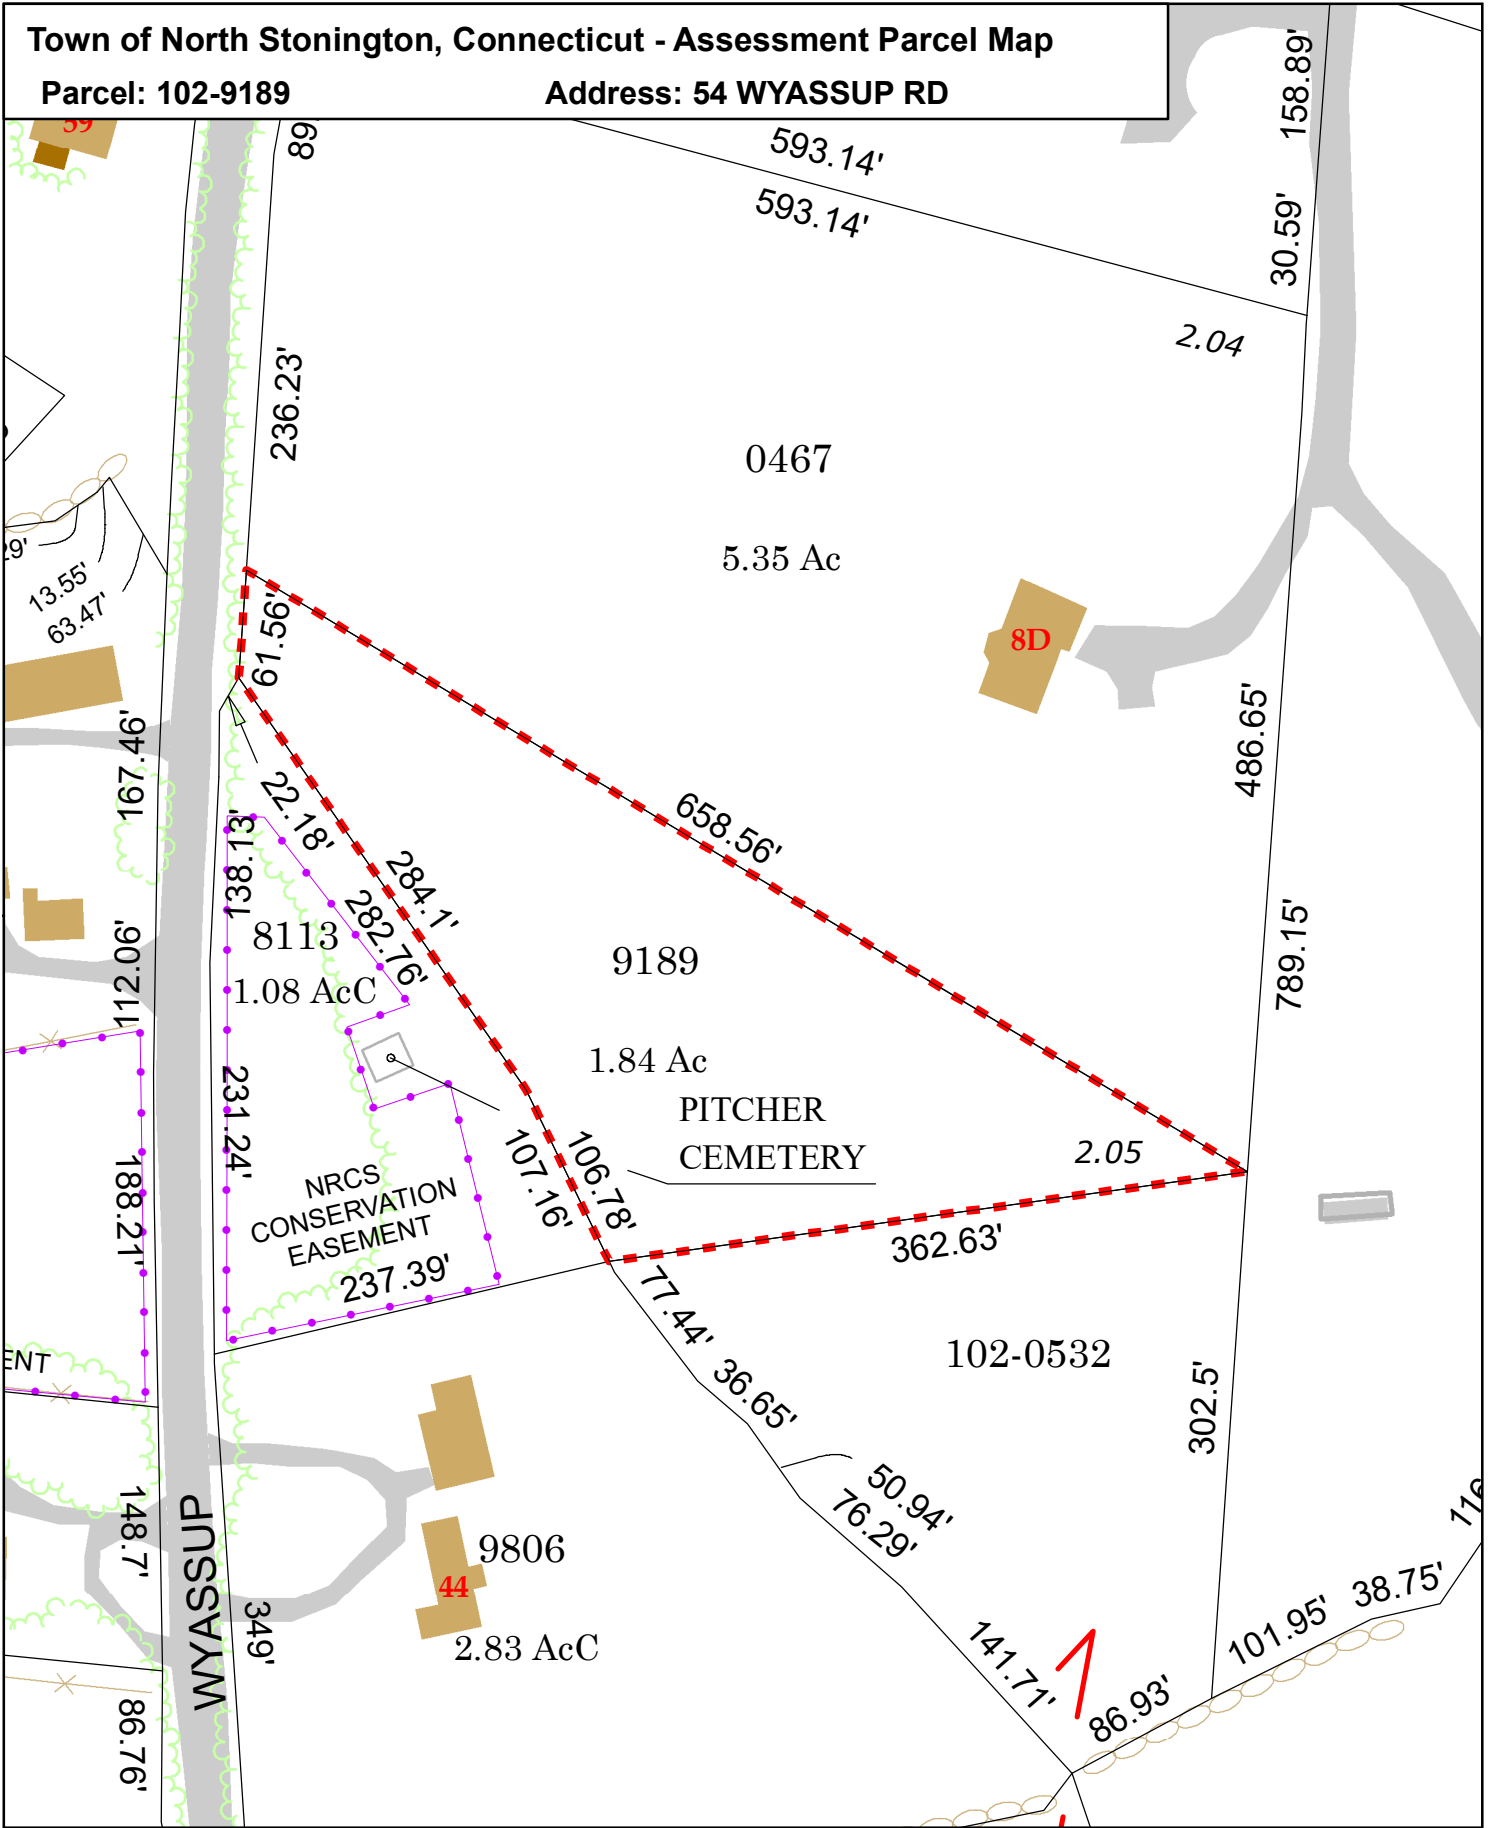

Town of North Stonington, Connecticut - Assessment Parcel Map

Parcel: 102-9189

Address: 54 WYASSUP RD

Approximate Scale: 1:1,300

Map Produced
June 2022

Disclaimer: This map is for informational purposes only.
All information is subject to verification by any user.
The Town of North Stonington and its mapping contractors assume
no legal responsibility for the information contained herein.