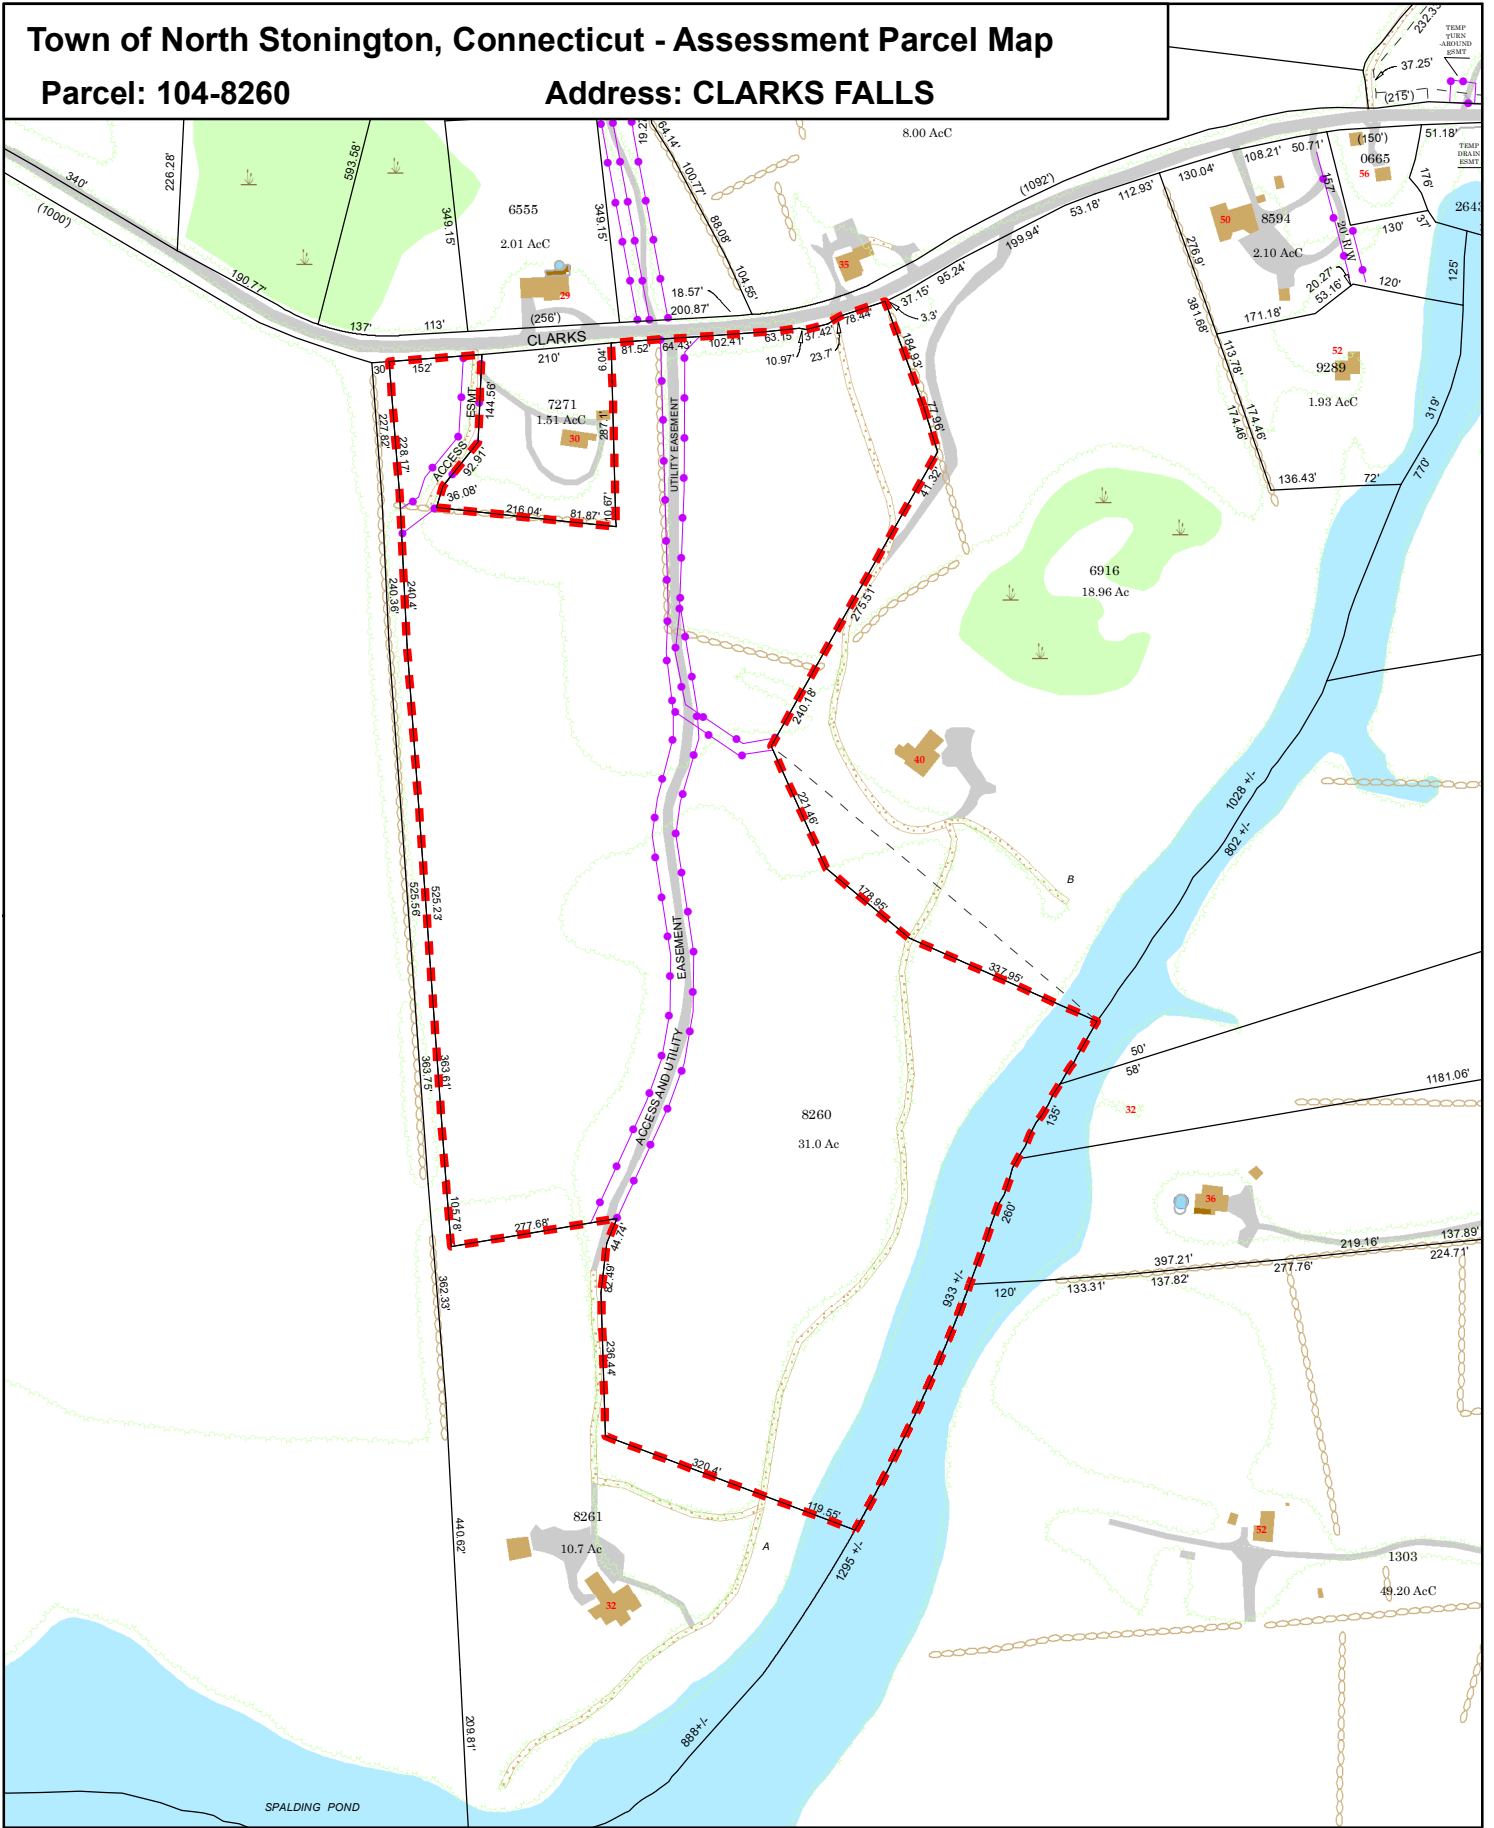

Town of North Stonington, Connecticut - Assessment Parcel Map

Parcel: 104-8260

Address: CLARKS FALLS

Approximate Scale: 1:3,800

Map Produced
June 2022

Disclaimer: This map is for informational purposes only.
All information is subject to verification by any user.
The Town of North Stonington and its mapping contractors assume
no legal responsibility for the information contained herein.