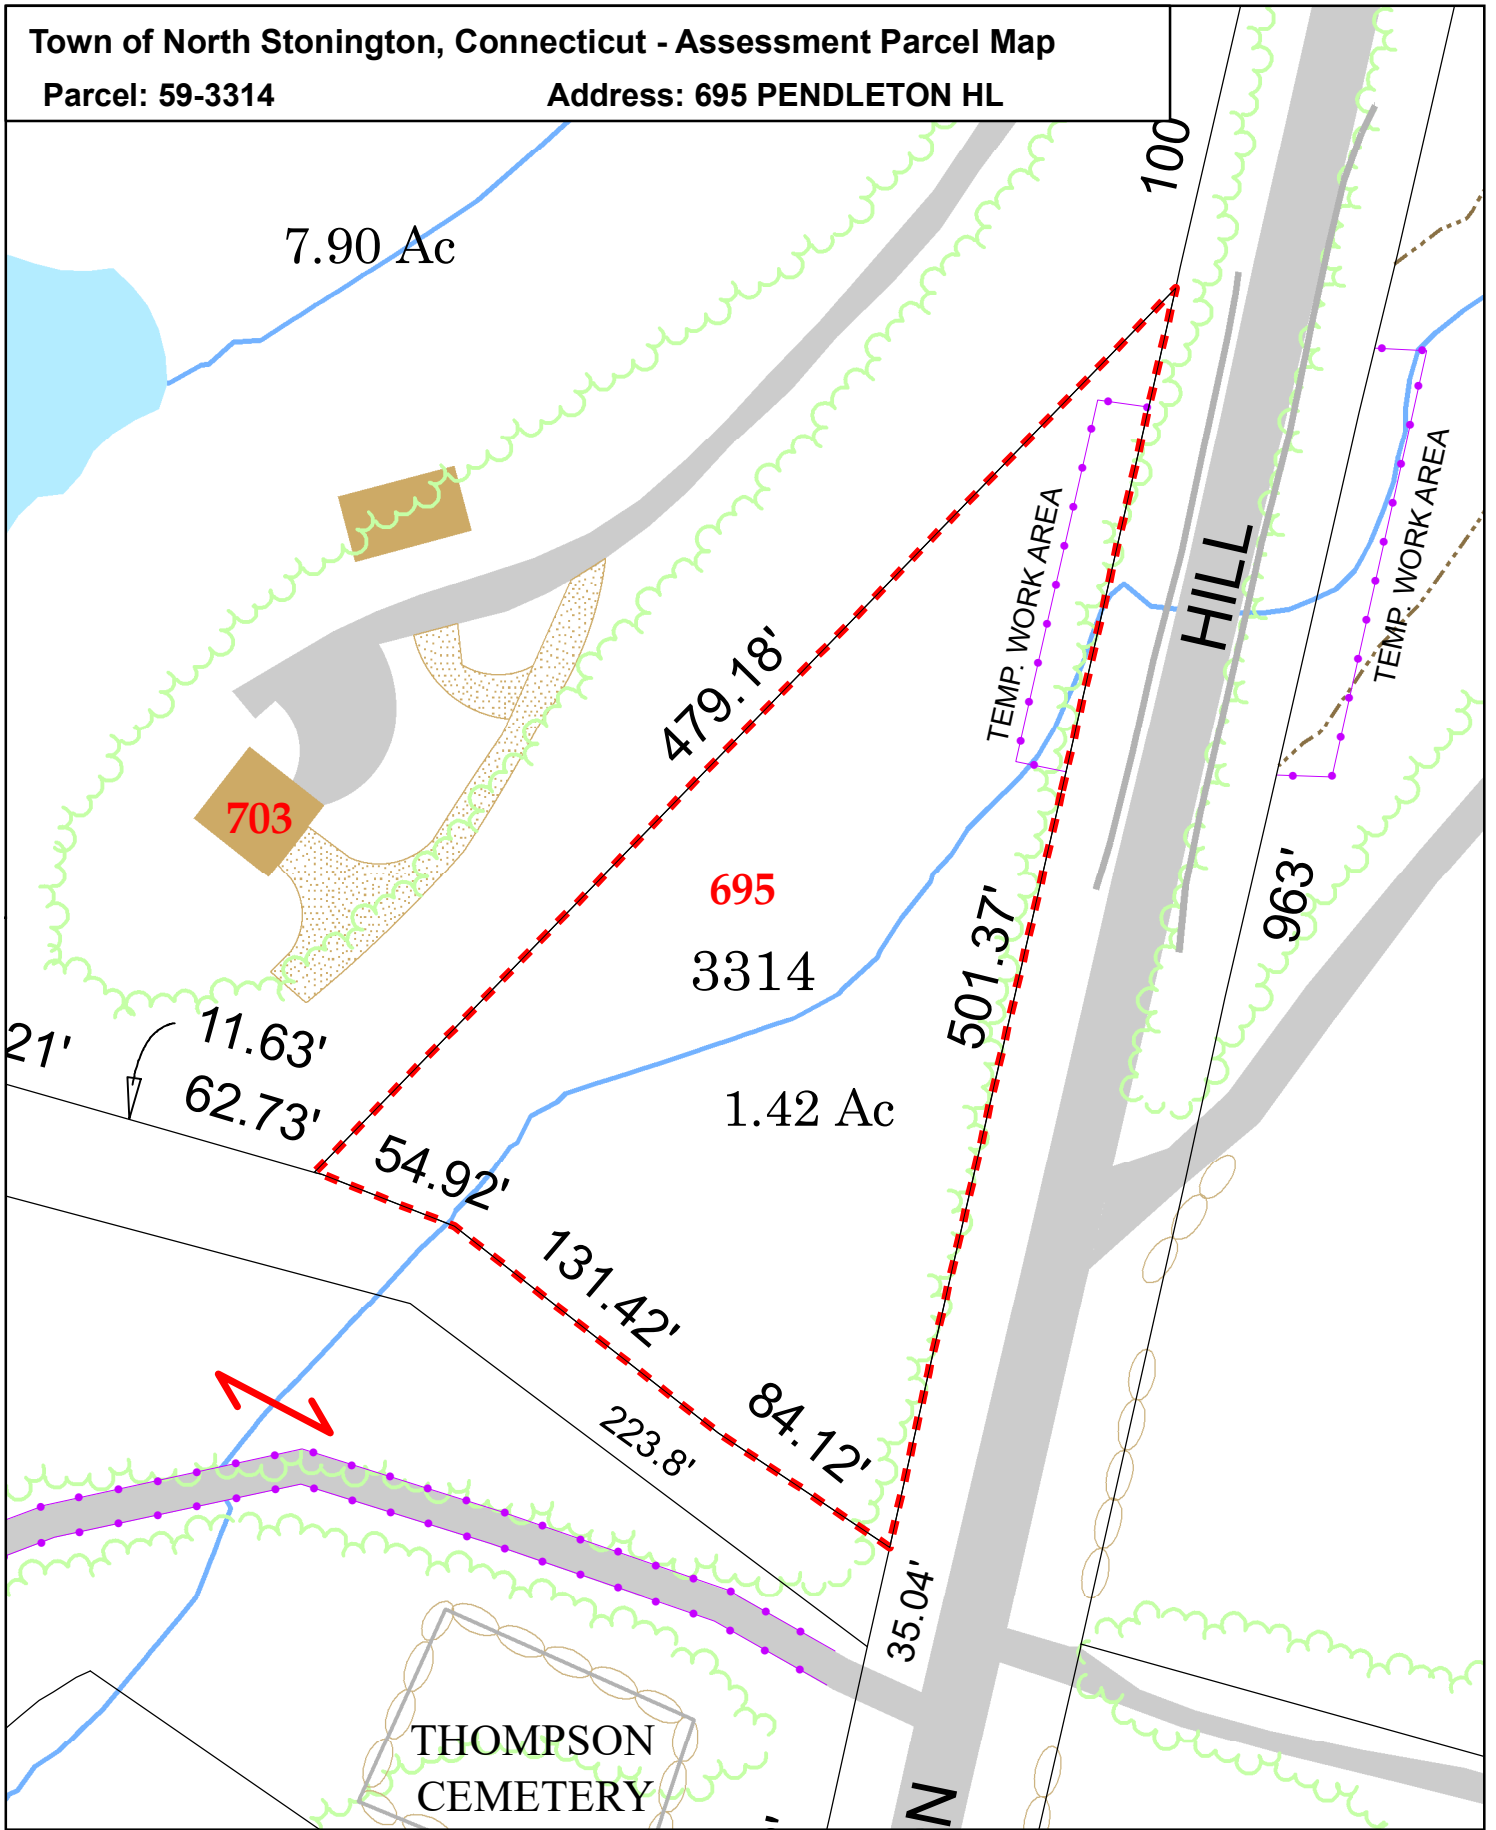

Town of North Stonington, Connecticut - Assessment Parcel Map

Parcel: 59-3314

Address: 695 PENDLETON HL

Approximate Scale: 1:900

Map Produced
June 2022

Disclaimer: This map is for informational purposes only.
All information is subject to verification by any user.
The Town of North Stonington and its mapping contractors assume
no legal responsibility for the information contained herein.