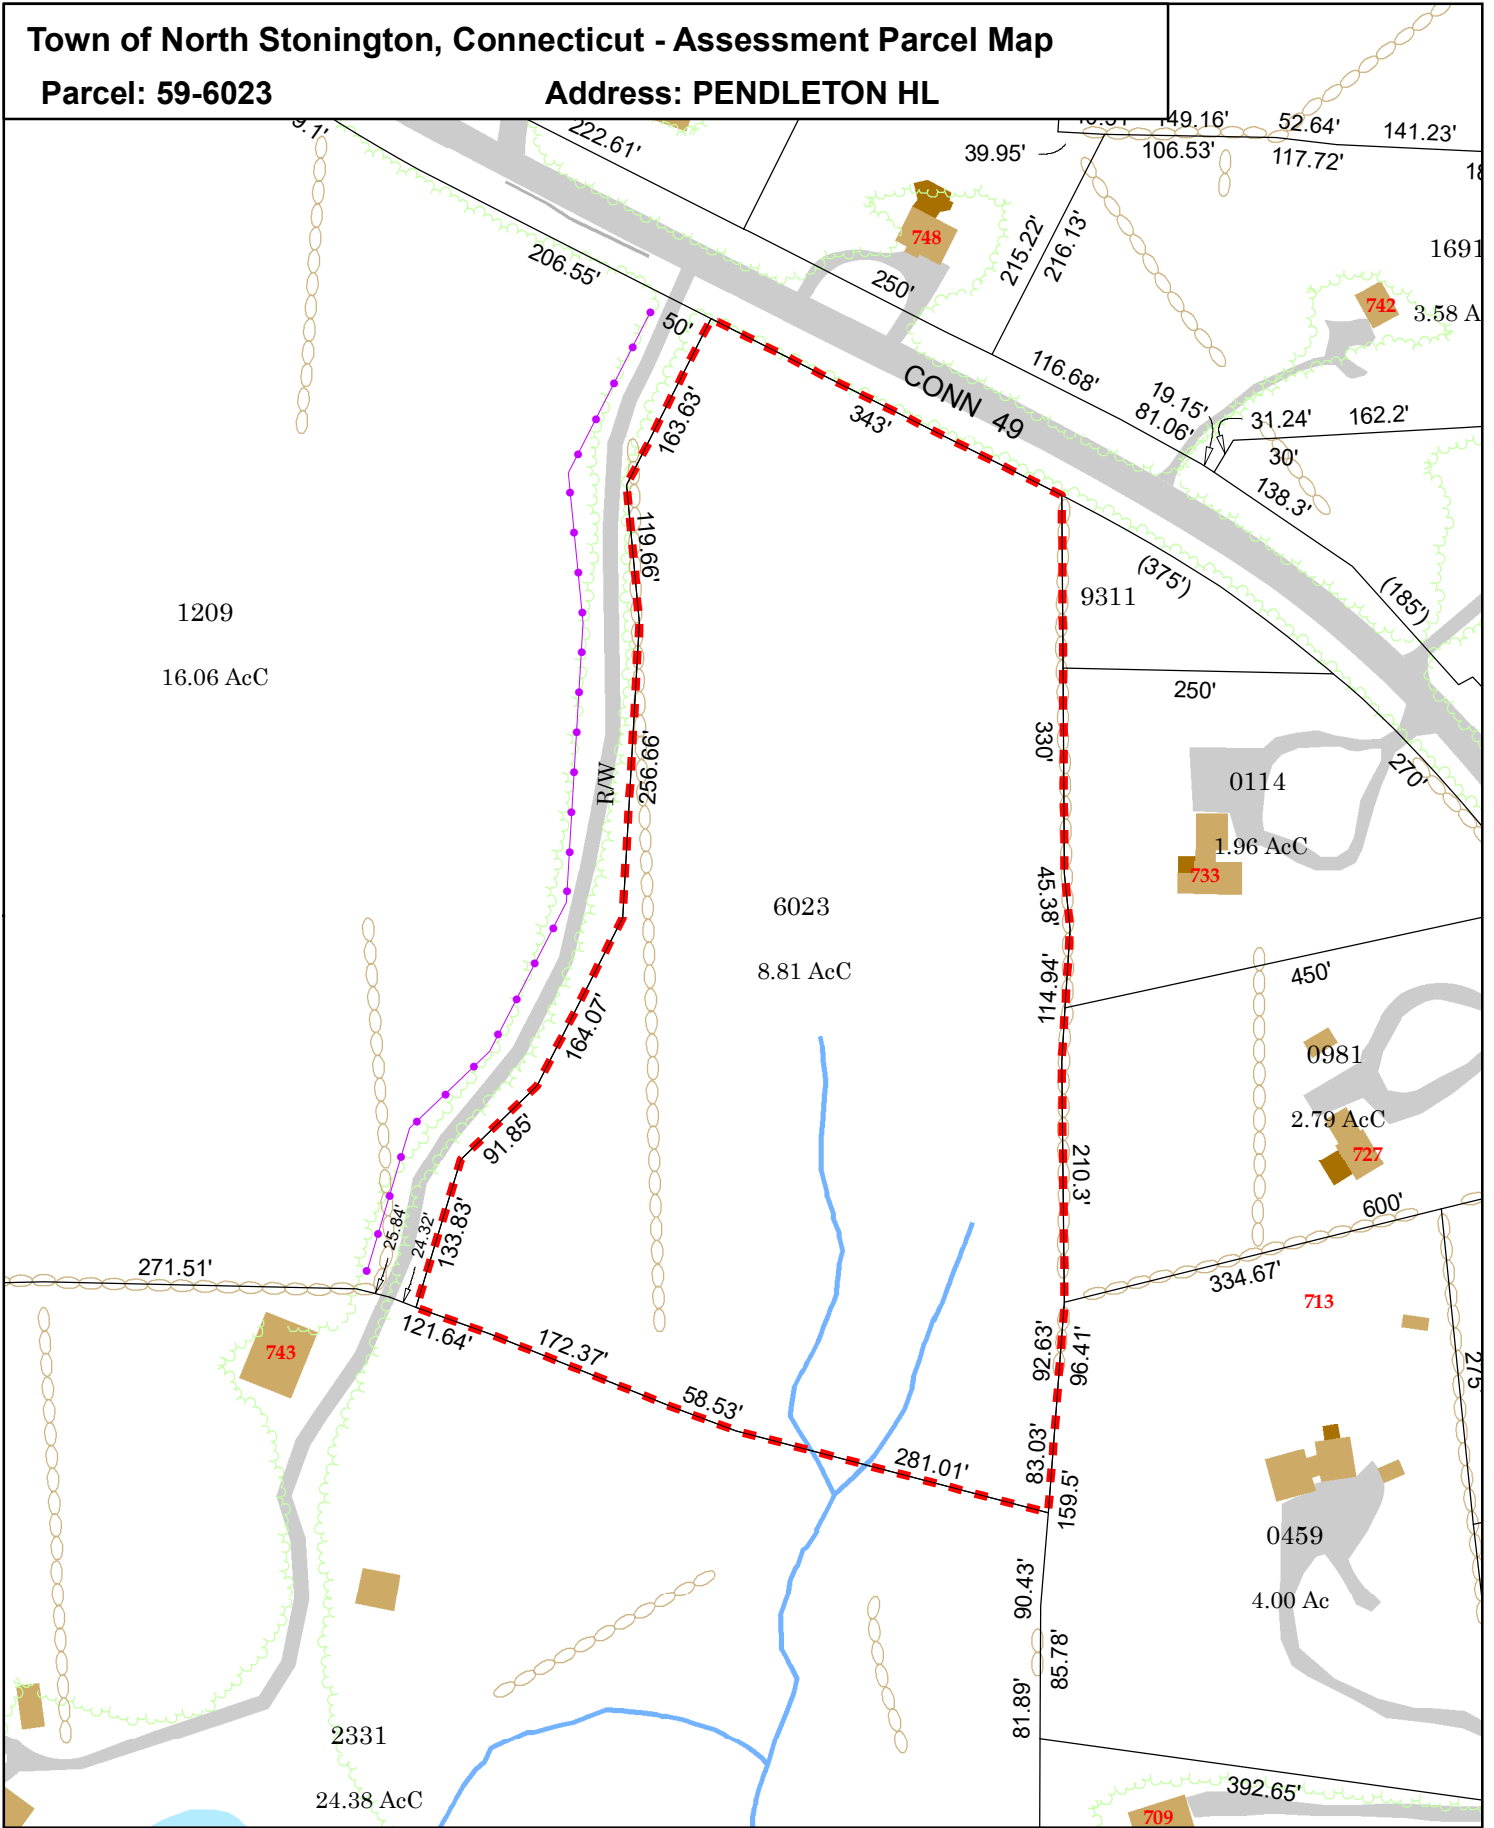

Town of North Stonington, Connecticut - Assessment Parcel Map

Parcel: 59-6023

Address: PENDLETON HL

Approximate Scale: 1:2,000

Map Produced
June 2022

Disclaimer: This map is for informational purposes only.
All information is subject to verification by any user.
The Town of North Stonington and its mapping contractors assume
no legal responsibility for the information contained herein.