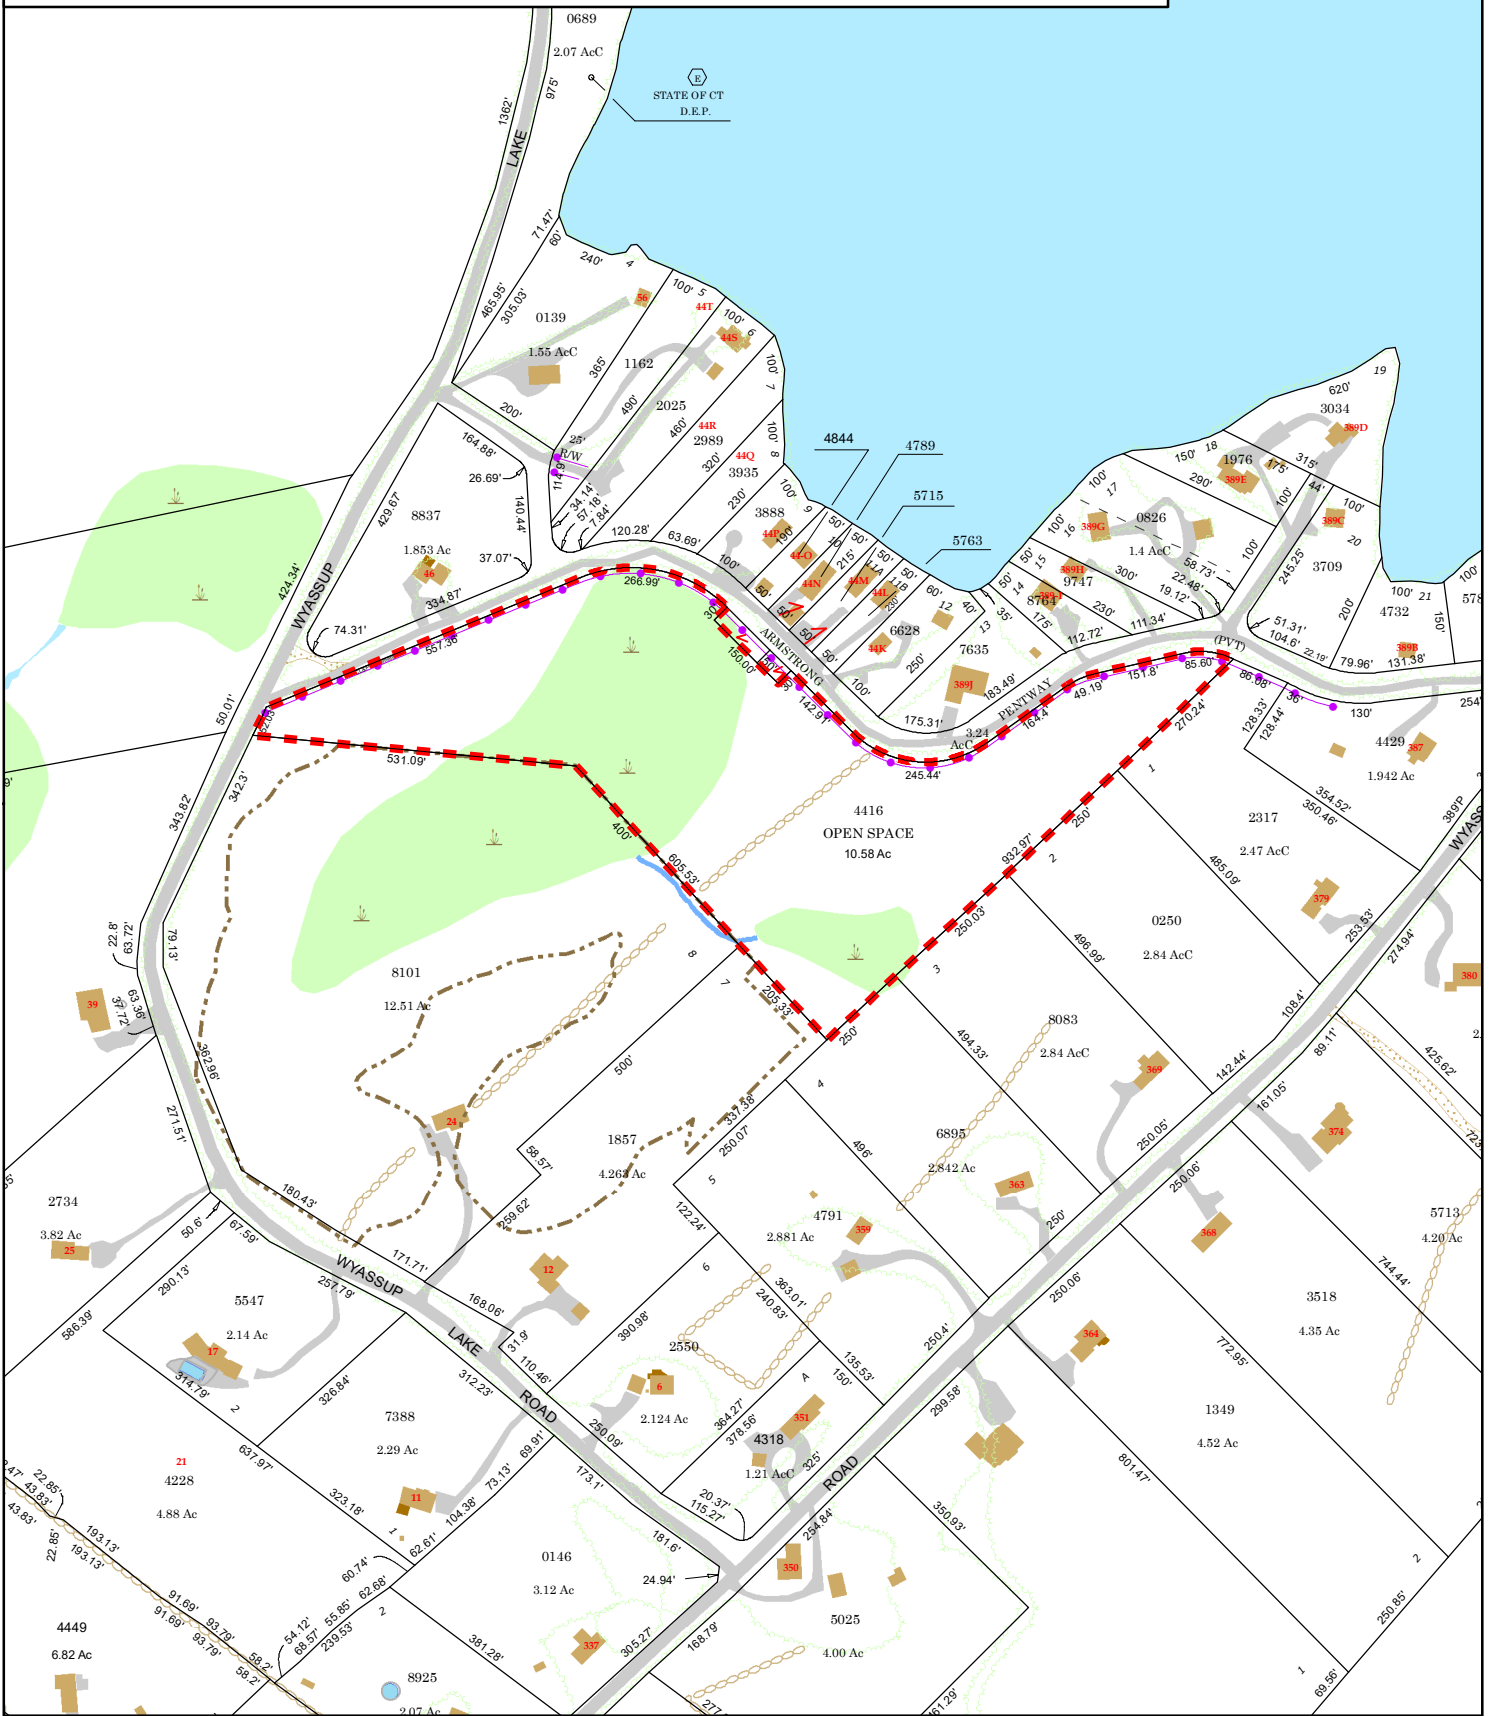

Town of North Stonington, Connecticut - Assessment Parcel Map

Parcel: 70-4416

Address: WYASSUP LK RD

WYASSUP LAKE

Approximate Scale: 1:3,800

Map Produced
June 2022

Disclaimer: This map is for informational purposes only.
All information is subject to verification by any user.
The Town of North Stonington and its mapping contractors assume
no legal responsibility for the information contained herein.