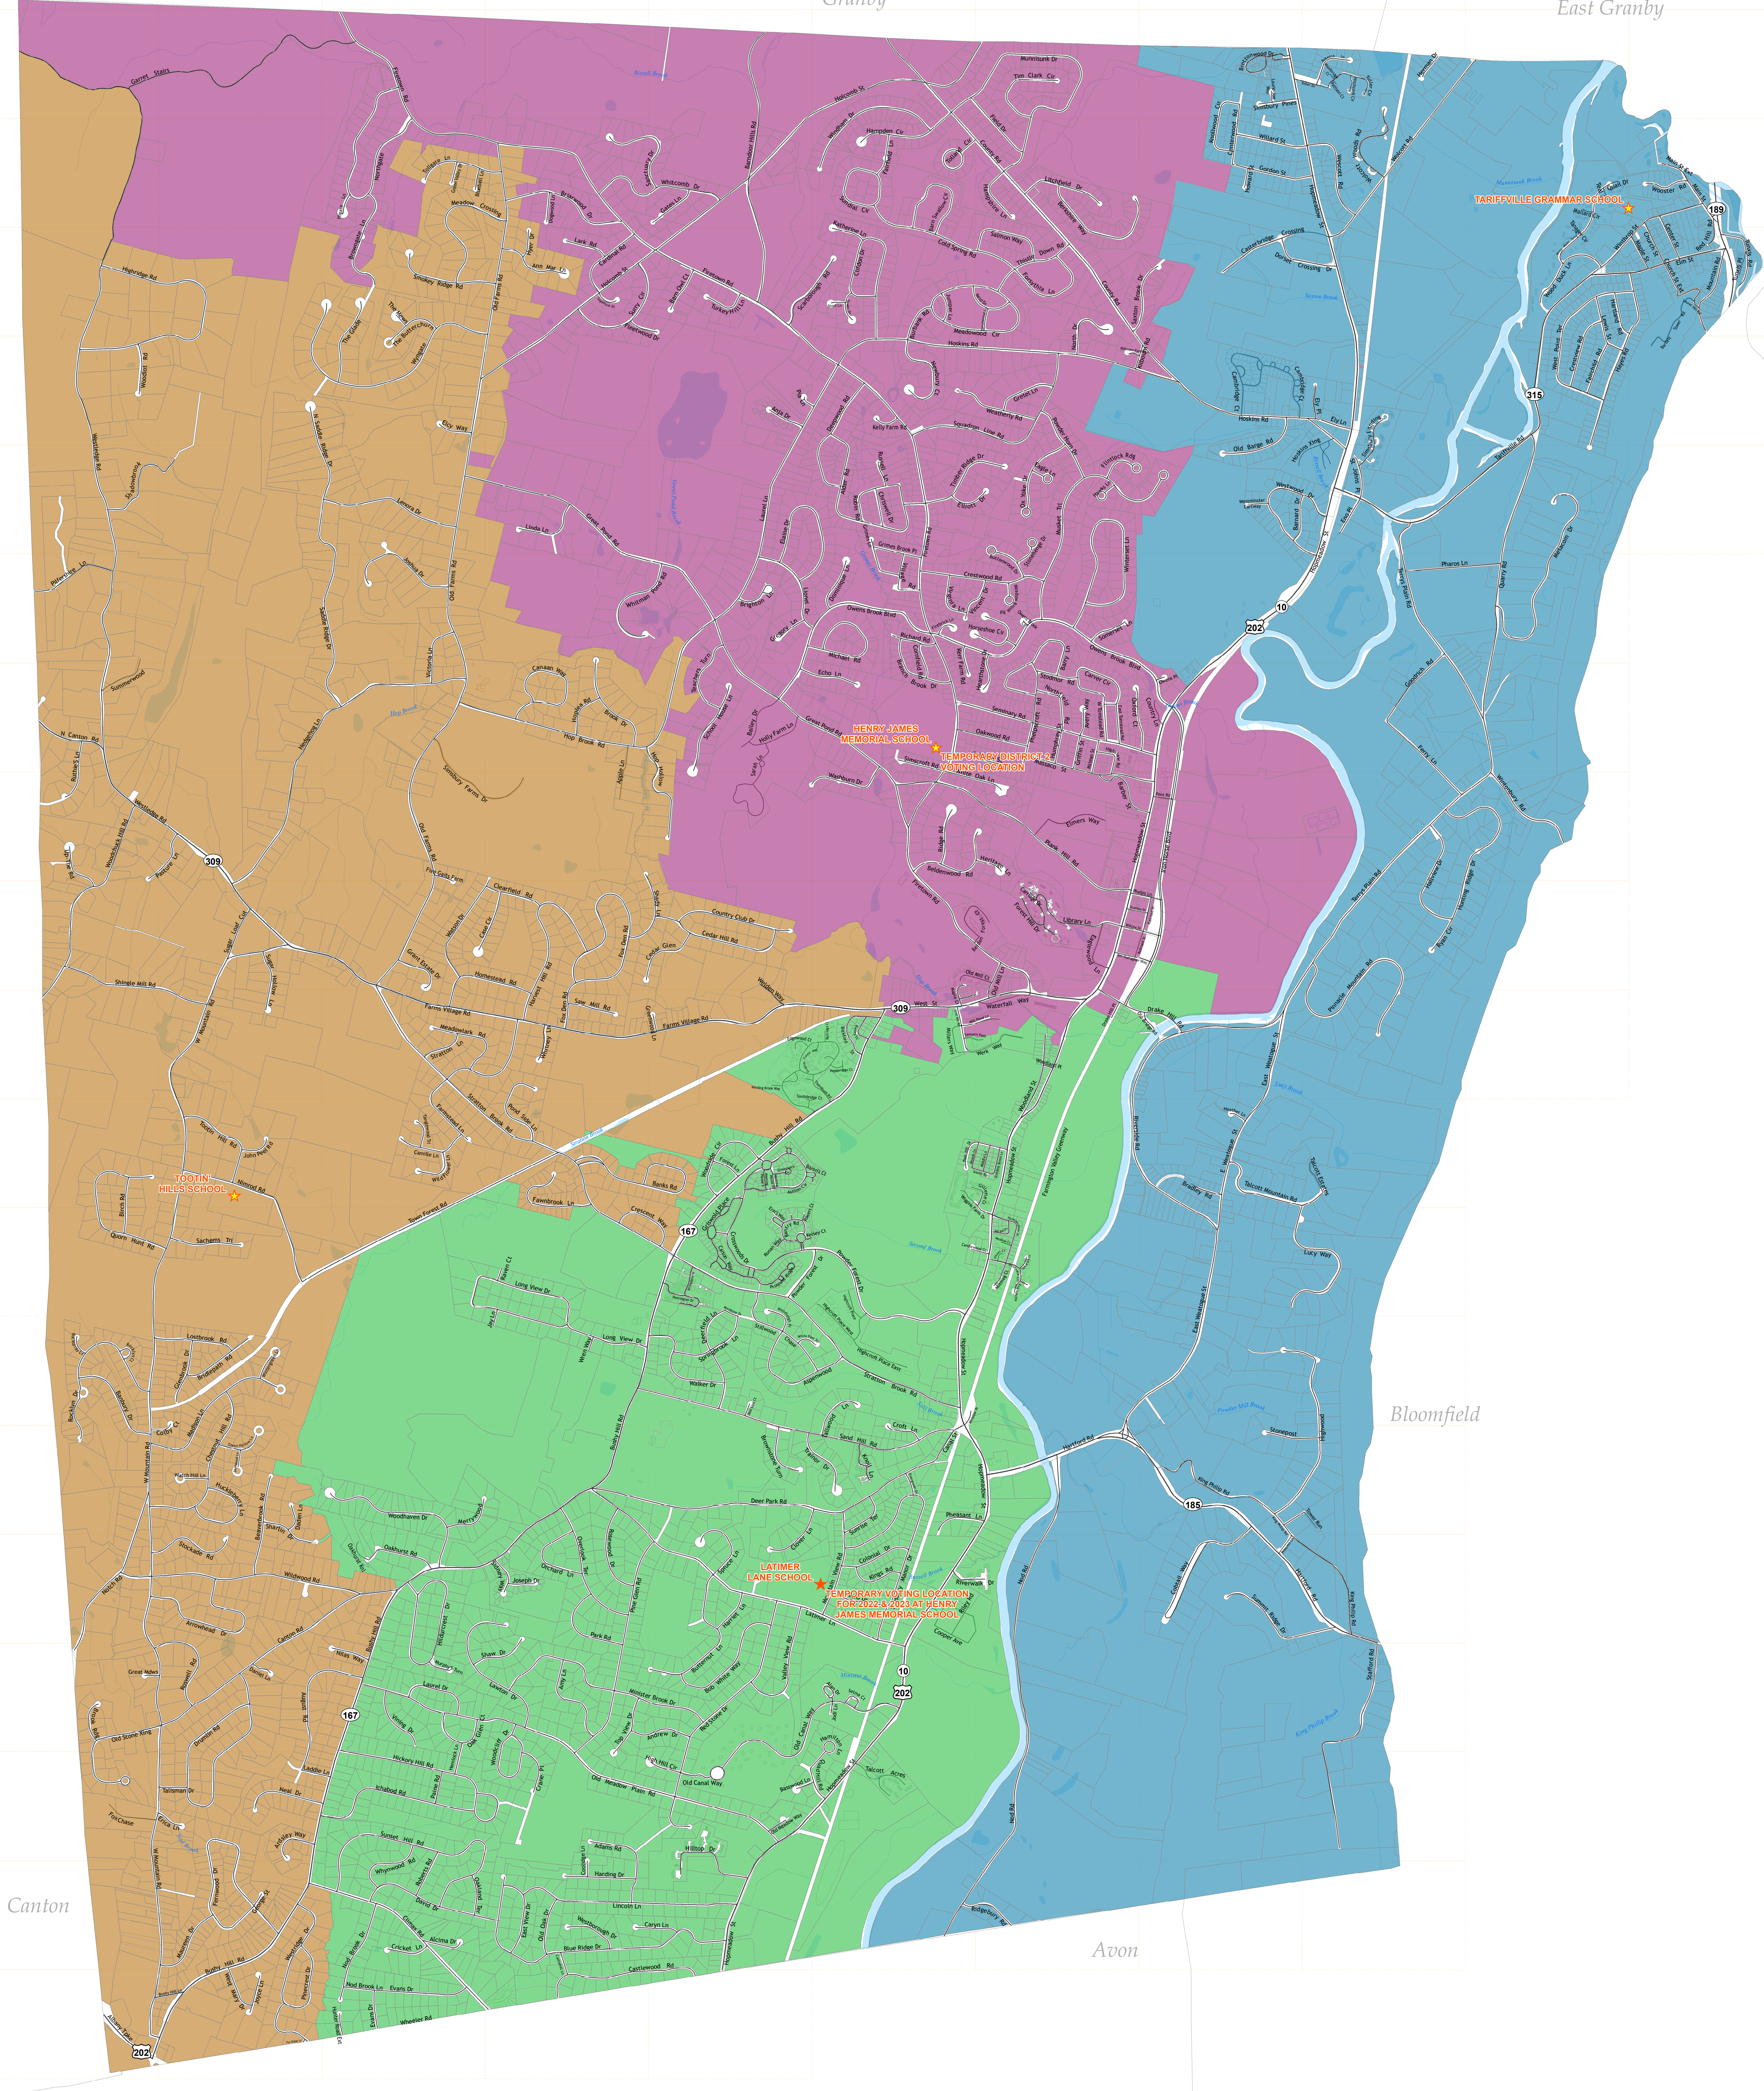

A B C D E F G H I J K

1
2
3
4
5
6
7
8
9
10
11
12
13
14
15
16
17
18
19
20

Granby

East Granby

Bloomfield

Avon

Canton

Town of Simsbury Voting District Map

★ Polling Location

Voter Districts

- 1
- 2
- 3
- 4

Prepared by the
Town of Simsbury Registrar of Voters
in conjunction with: